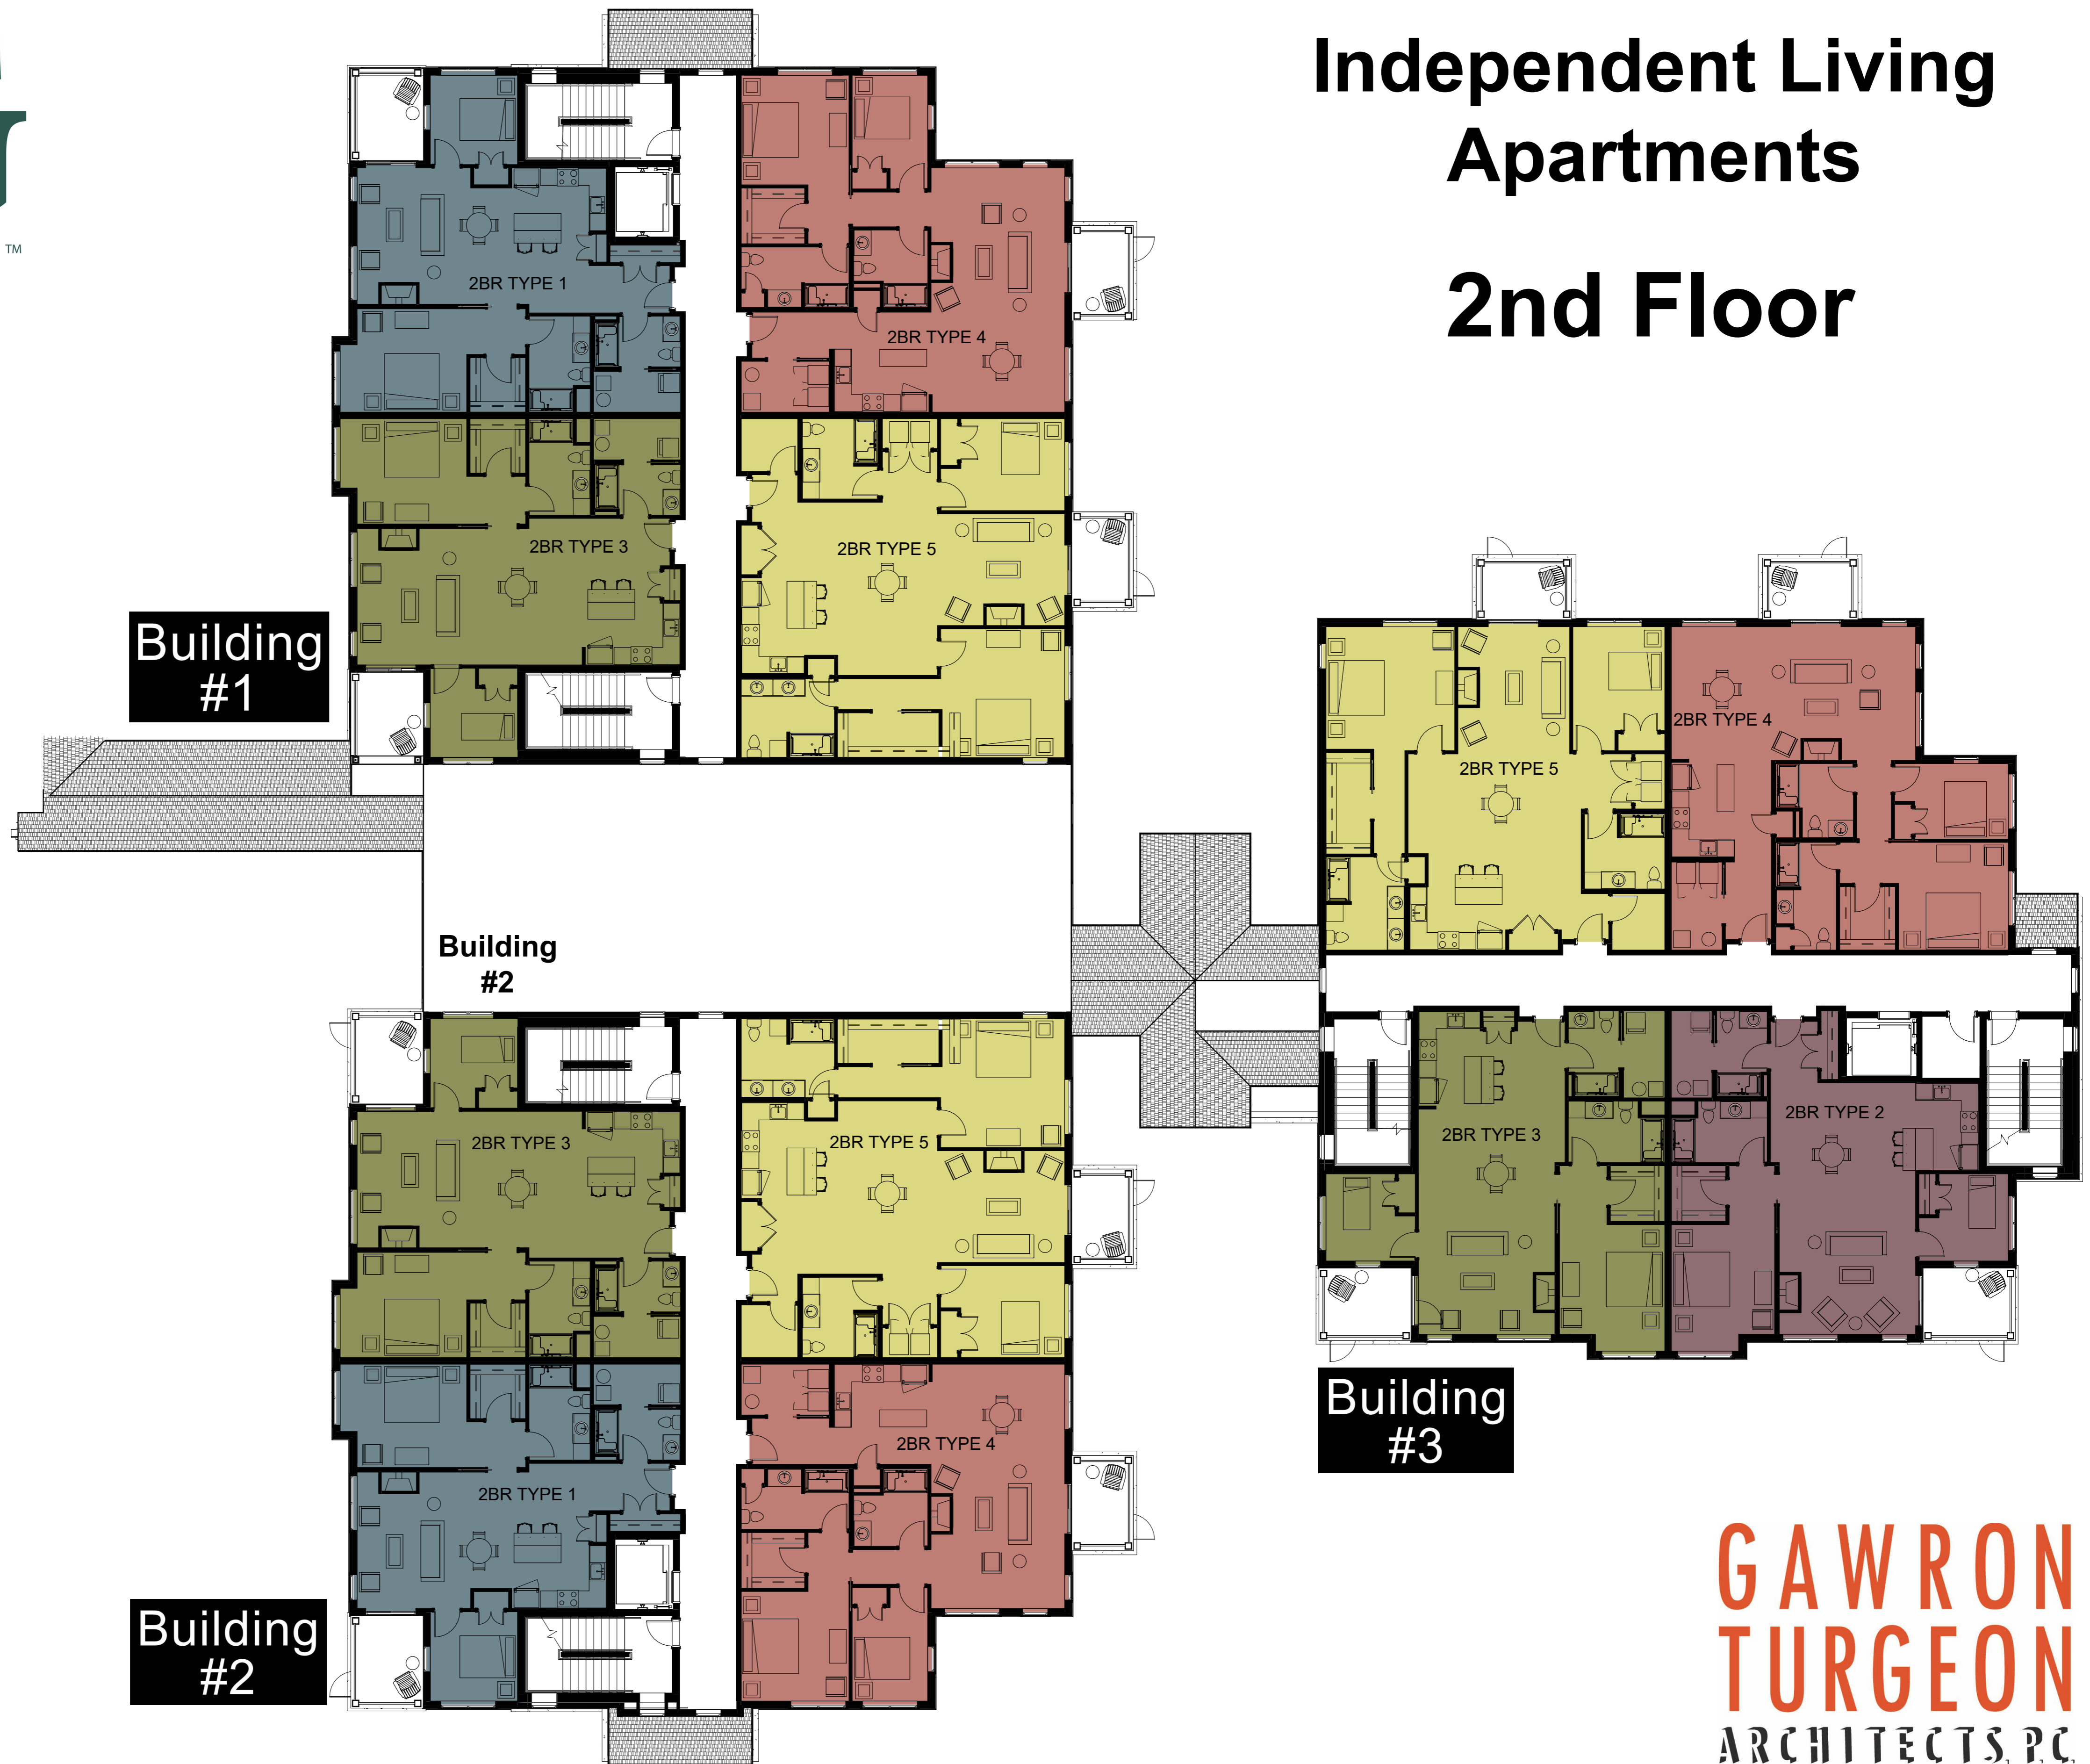

Independent Living Apartments

1st Floor

Building #1

Building #2

Building #3

APARTMENT SQUARE FOOTAGE

- TYPE 1 | 1154 SF (QTY 1)
- TYPE 2 | 1233 SF (QTY 1)
- TYPE 3 | 1243 SF (QTY 2)
- TYPE 4 | 1347 SF (QTY 1)
- TYPE 4A (ADA) | 1345 SF (QTY 2)
- TYPE 5 | 1527 SF (QTY 2)
- TYPE 6 (ADA) | 2049 SF (QTY 1)

Independent Living Apartments 2nd Floor

APARTMENT SQUARE FOOTAGE

- TYPE 1 | 1154 SF (QTY 2)
- TYPE 2 | 1233 SF (QTY 1)
- TYPE 3 | 1243 SF (QTY 3)
- TYPE 4 | 1347 SF (QTY 3)
- TYPE 5 | 1527 SF (QTY 3)

Independent Living Apartments 3rd Floor

Building #1

Building #2

Building #3

APARTMENT SQUARE FOOTAGE

- TYPE 4 | 1347 SF (QTY 3)
- TYPE 5 | 1527 SF (QTY 3)
- TYPE 7 | 1227 SF (QTY 3)
- TYPE 8 | 1138 SF (QTY 2)
- TYPE 9 | 1217 SF (QTY 1)

Independent Living Apartments 4th Floor