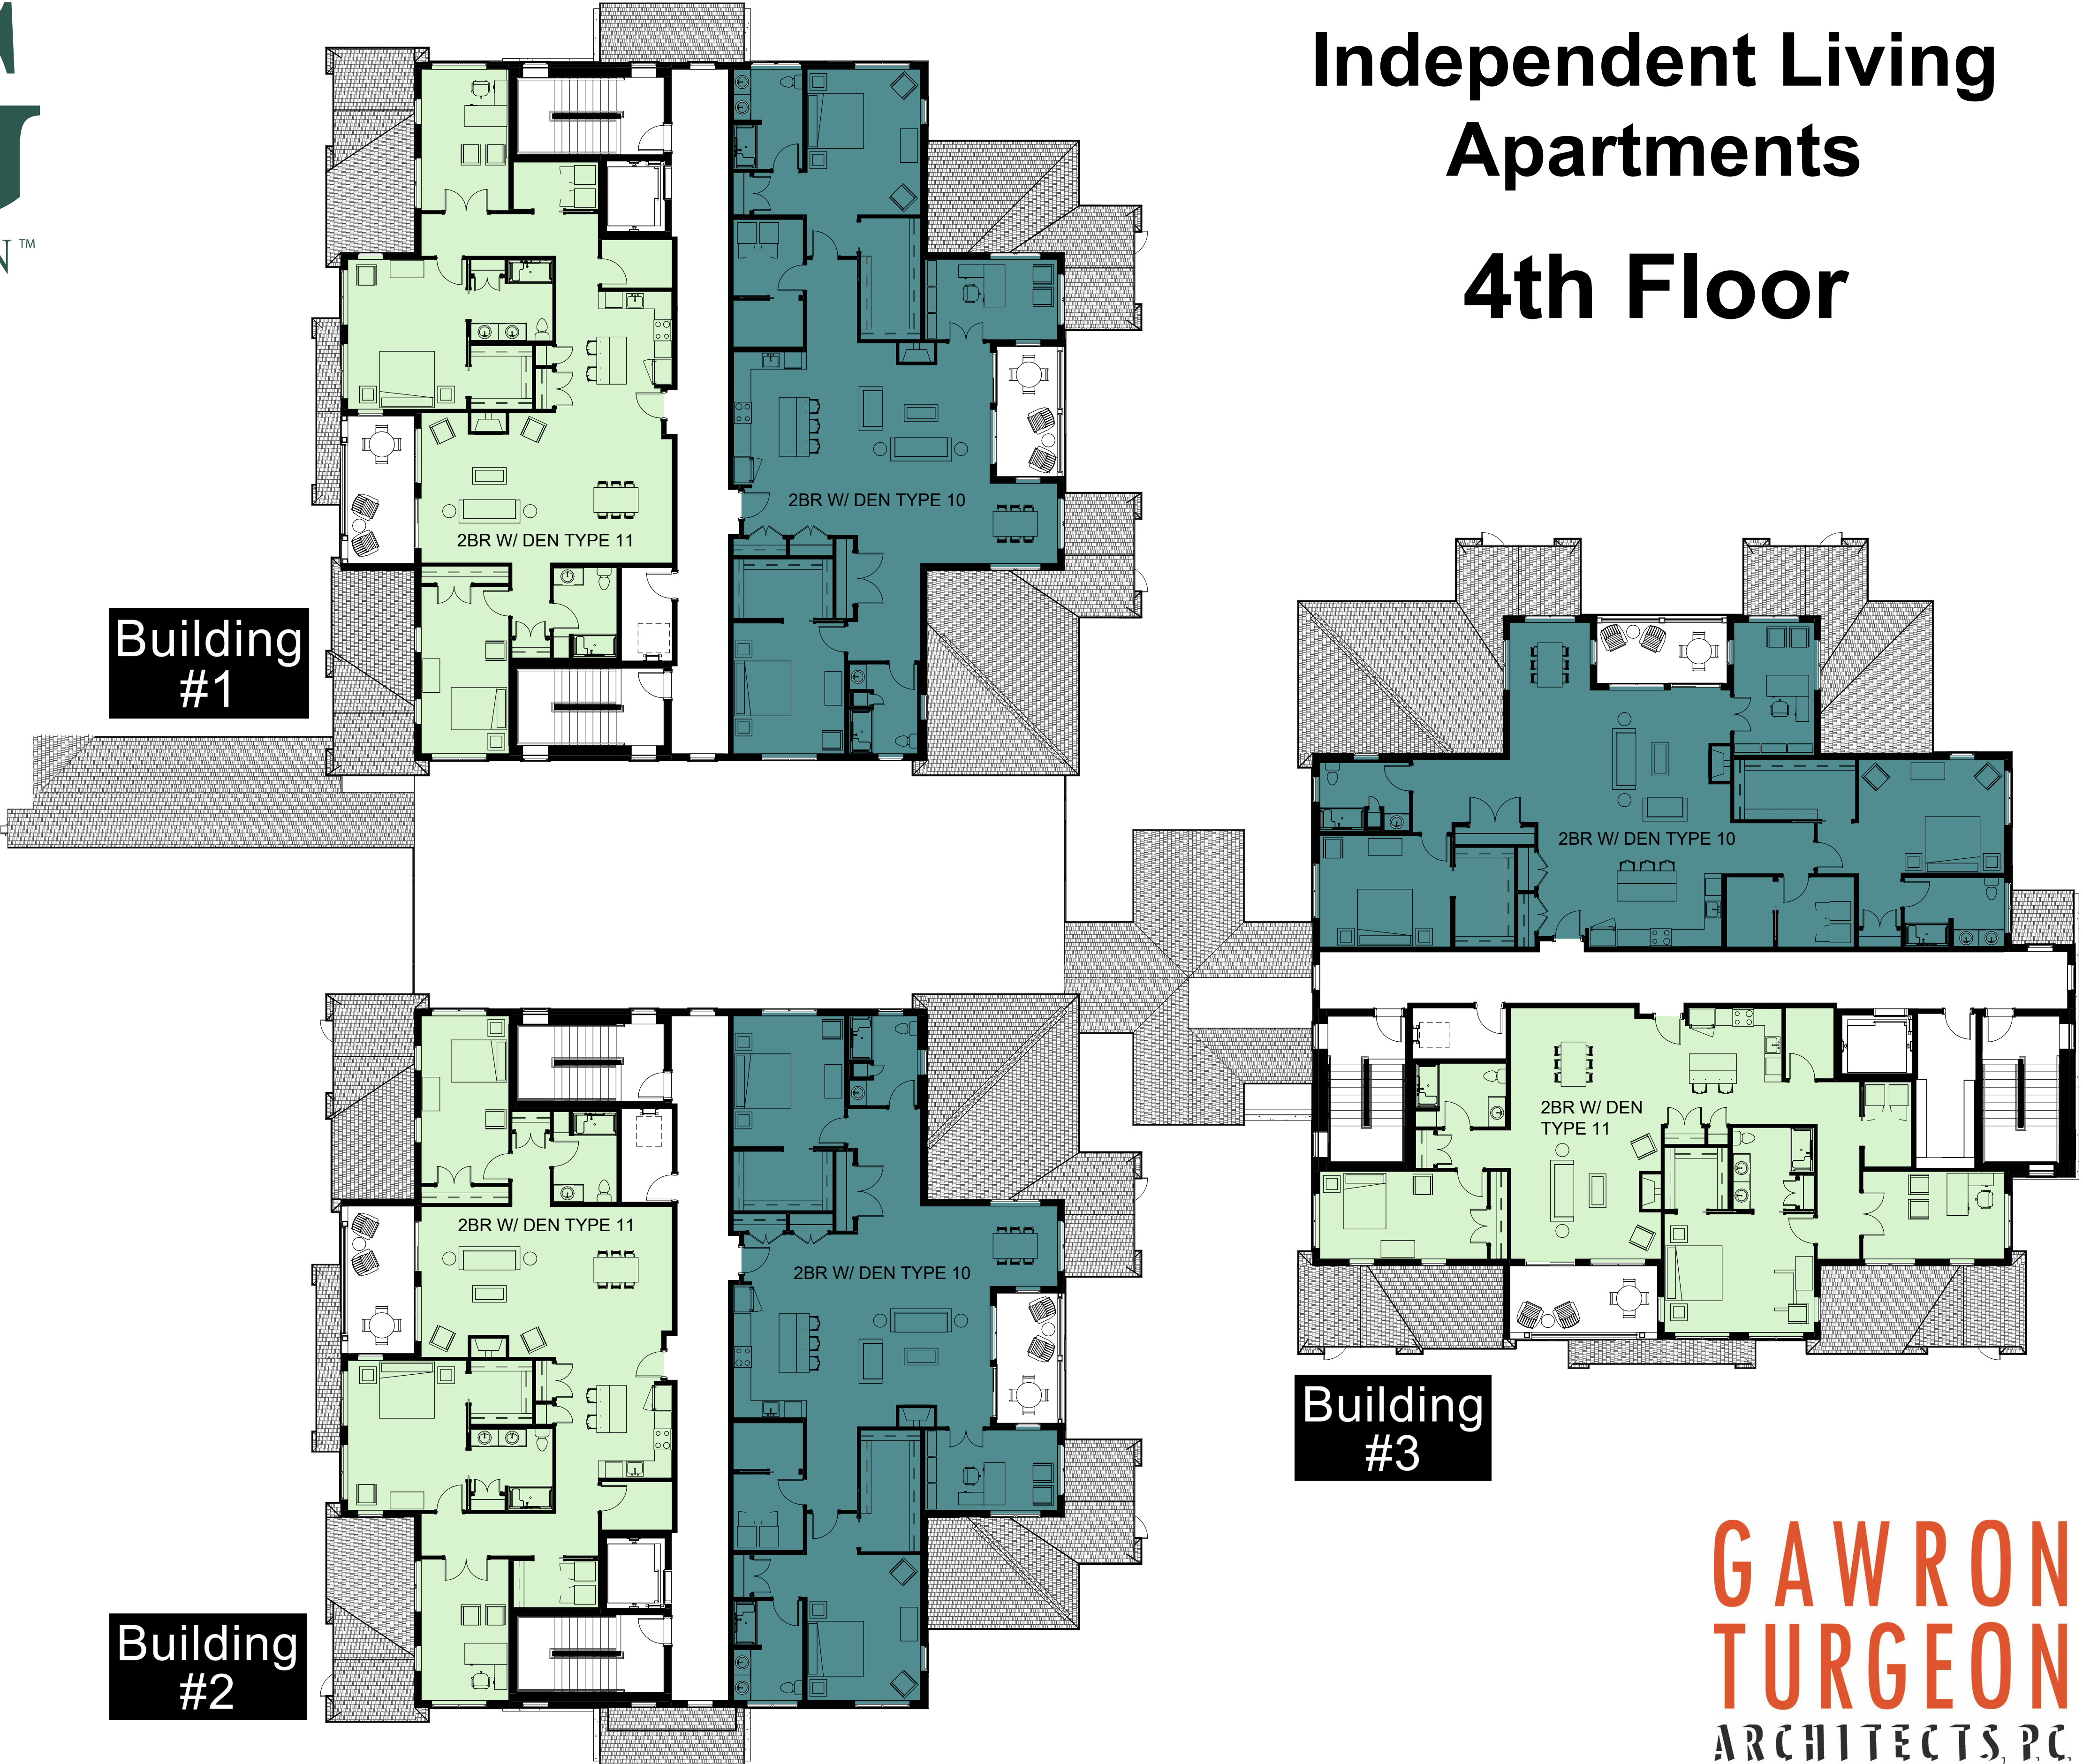

Independent Living Apartments

1st Floor

Building #1

Building #2

Building #3

APARTMENT SQUARE FOOTAGE

- TYPE 1 | 1154 SF (QTY 1)
- TYPE 2 | 1233 SF (QTY 1)
- TYPE 3 | 1243 SF (QTY 2)
- TYPE 4 | 1347 SF (QTY 1)
- TYPE 4A (ADA) | 1345 SF (QTY 2)
- TYPE 5 | 1527 SF (QTY 2)
- TYPE 6 (ADA) | 2049 SF (QTY 1)

Independent Living Apartments 2nd Floor

APARTMENT SQUARE FOOTAGE

- TYPE 1 | 1154 SF (QTY 2)
- TYPE 2 | 1233 SF (QTY 1)
- TYPE 3 | 1243 SF (QTY 3)
- TYPE 4 | 1347 SF (QTY 3)
- TYPE 5 | 1527 SF (QTY 3)

Independent Living Apartments 3rd Floor

Building #1

Building #2

Building #3

APARTMENT SQUARE FOOTAGE

- TYPE 4 | 1347 SF (QTY 3)
- TYPE 5 | 1527 SF (QTY 3)
- TYPE 7 | 1227 SF (QTY 3)
- TYPE 8 | 1138 SF (QTY 2)
- TYPE 9 | 1217 SF (QTY 1)

Independent Living Apartments 4th Floor