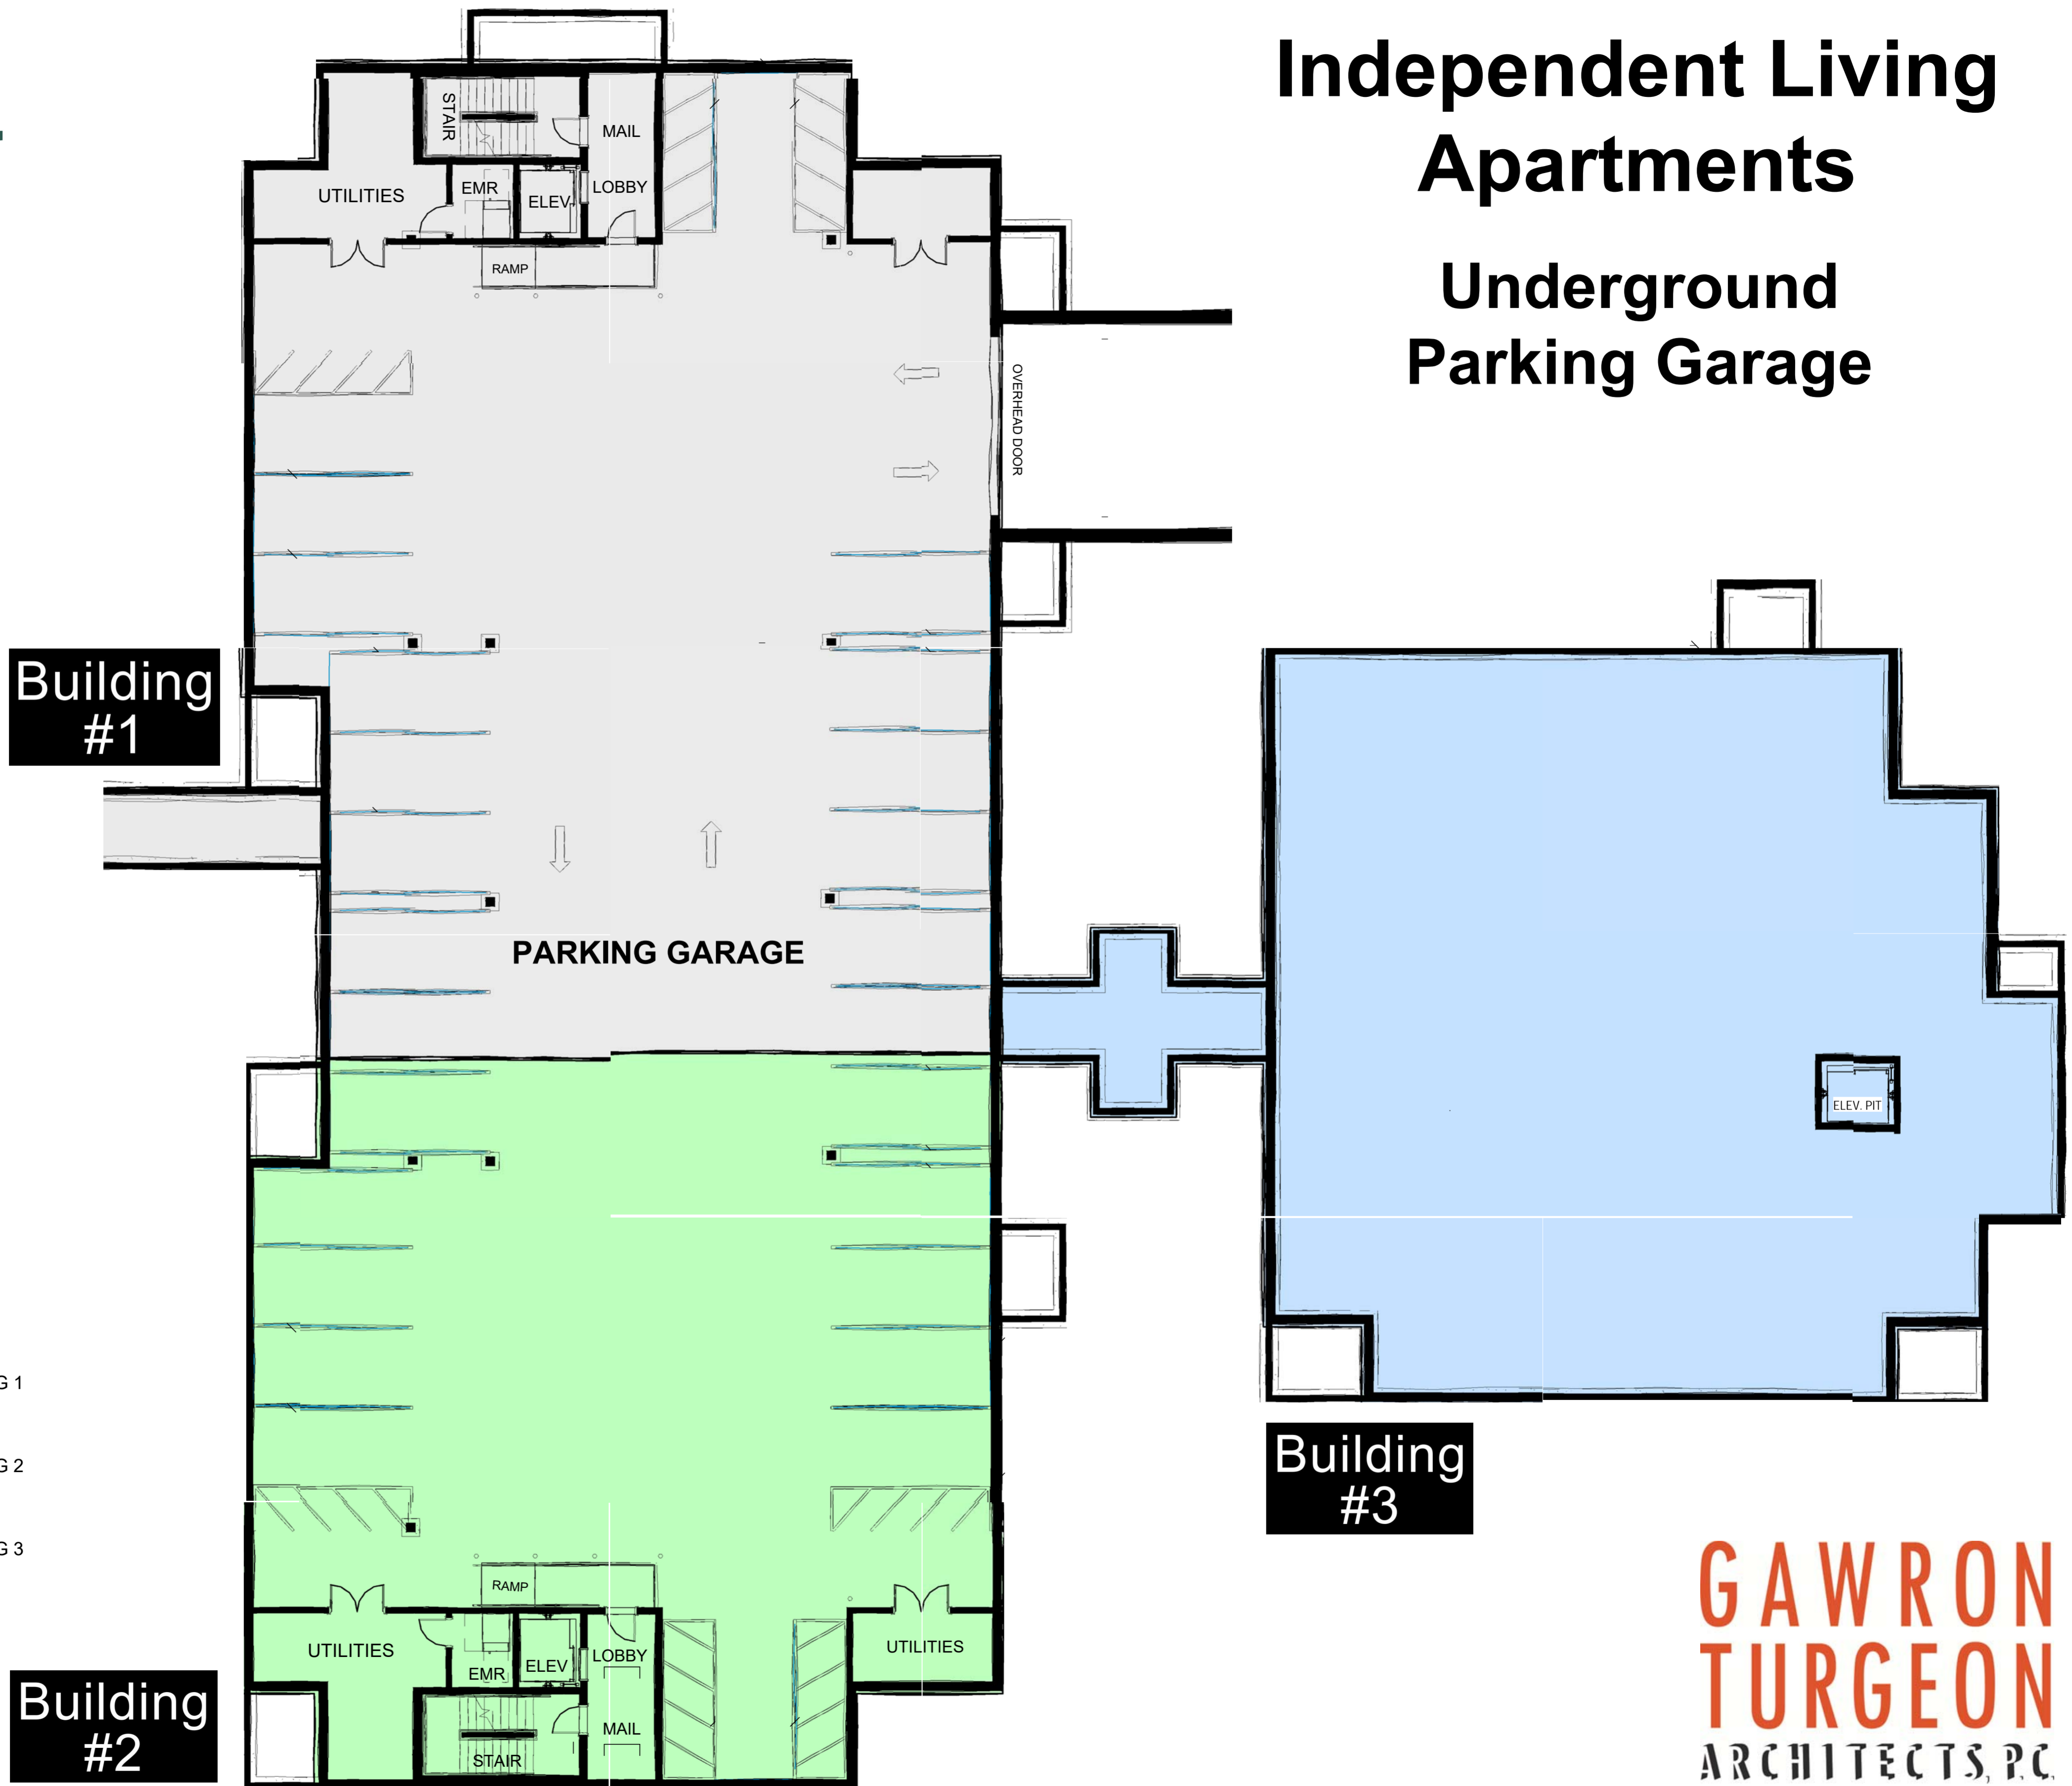

**Building
#1**

**Building
#2**

**Building
#3**

APARTMENT SQUARE FOOTAGE

- TYPE 10 | 2232 SF (QTY 3)
- TYPE 11 | 1957 SF (QTY 3)

Independent Living Apartments

Underground Parking Garage

- INDEPENDENT LIVING BUILDING 1
- INDEPENDENT LIVING BUILDING 2
- INDEPENDENT LIVING BUILDING 3