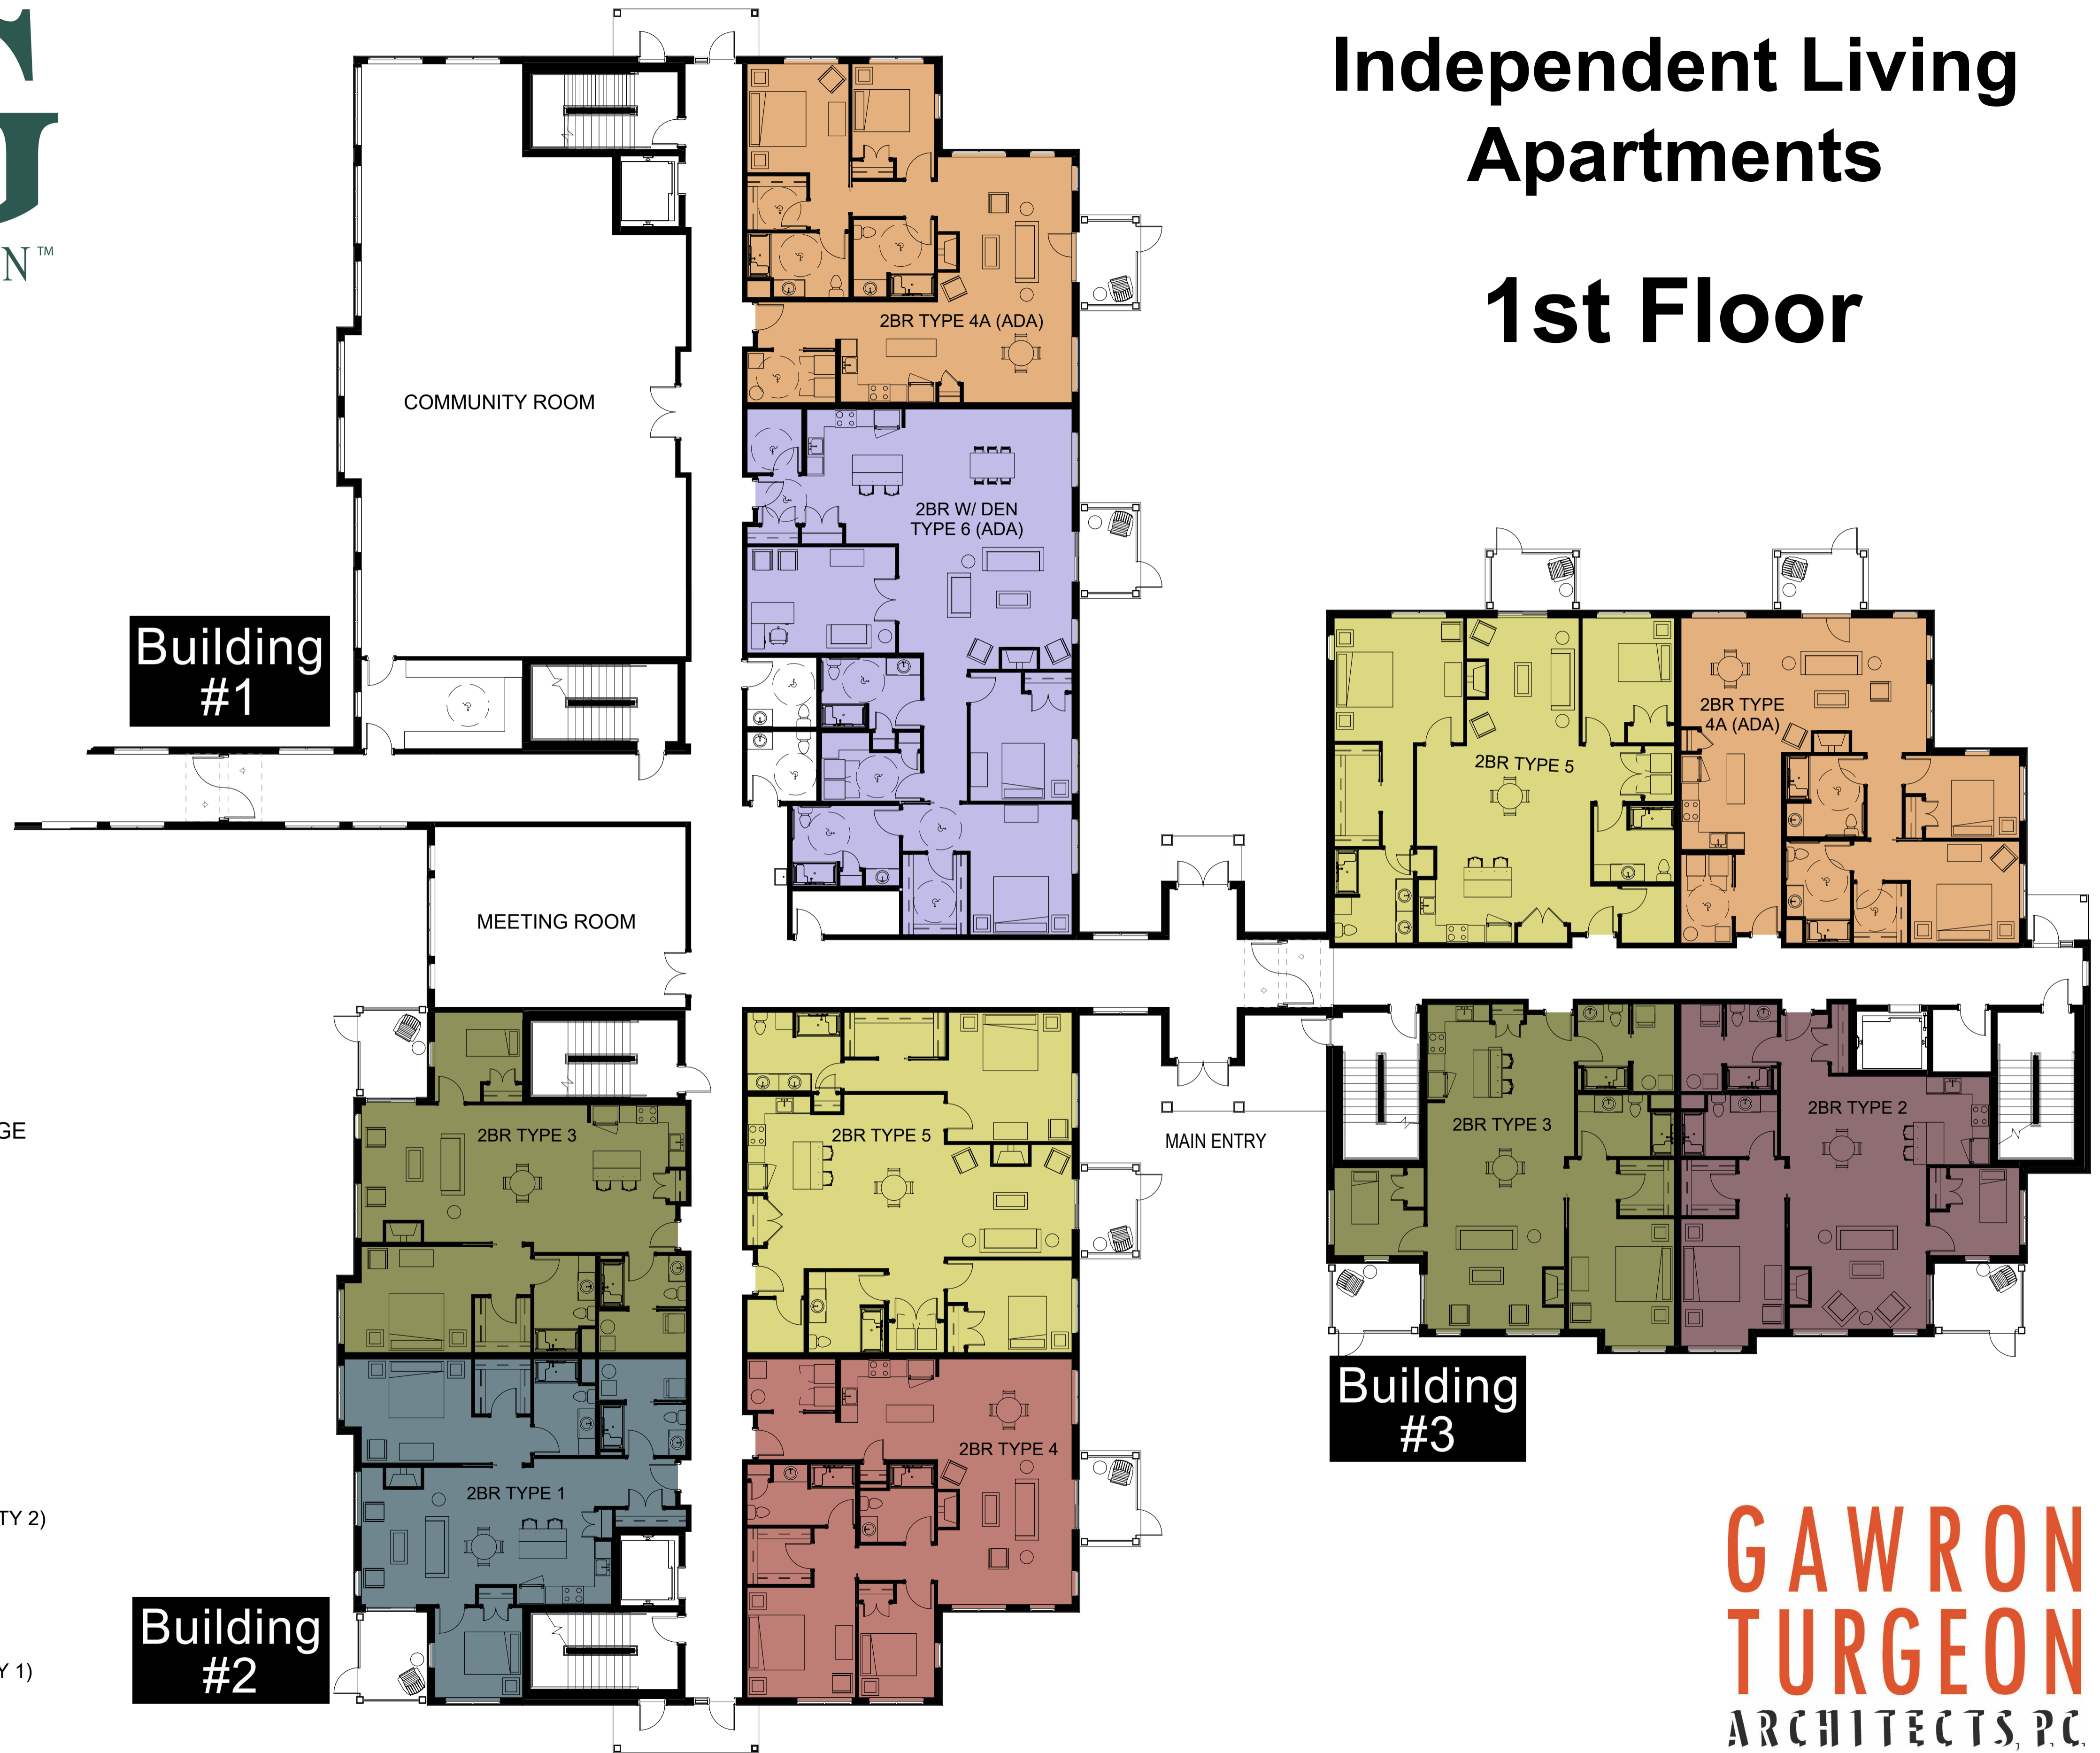

Independent Living Apartments

1st Floor

Building #1

Building #2

Building #3

APARTMENT SQUARE FOOTAGE

- TYPE 1 | 1154 SF (QTY 1)
- TYPE 2 | 1233 SF (QTY 1)
- TYPE 3 | 1243 SF (QTY 2)
- TYPE 4 | 1347 SF (QTY 1)
- TYPE 4A (ADA) | 1345 SF (QTY 2)
- TYPE 5 | 1527 SF (QTY 2)
- TYPE 6 (ADA) | 2049 SF (QTY 1)

Independent Living Apartments 2nd Floor

APARTMENT SQUARE FOOTAGE

- TYPE 1 | 1154 SF (QTY 2)
- TYPE 2 | 1233 SF (QTY 1)
- TYPE 3 | 1243 SF (QTY 3)
- TYPE 4 | 1347 SF (QTY 3)
- TYPE 5 | 1527 SF (QTY 3)

Independent Living Apartments 3rd Floor

Building #1

Building #2

Building #3

APARTMENT SQUARE FOOTAGE

- TYPE 4 | 1347 SF (QTY 3)
- TYPE 5 | 1527 SF (QTY 3)
- TYPE 7 | 1227 SF (QTY 3)
- TYPE 8 | 1138 SF (QTY 2)
- TYPE 9 | 1217 SF (QTY 1)

Independent Living Apartments 4th Floor

**Building
#1**

**Building
#2**

**Building
#3**

APARTMENT SQUARE FOOTAGE

- TYPE 10 | 2232 SF (QTY 3)
- TYPE 11 | 1957 SF (QTY 3)

Independent Living Apartments

Underground Parking Garage

- INDEPENDENT LIVING BUILDING 1
- INDEPENDENT LIVING BUILDING 2
- INDEPENDENT LIVING BUILDING 3