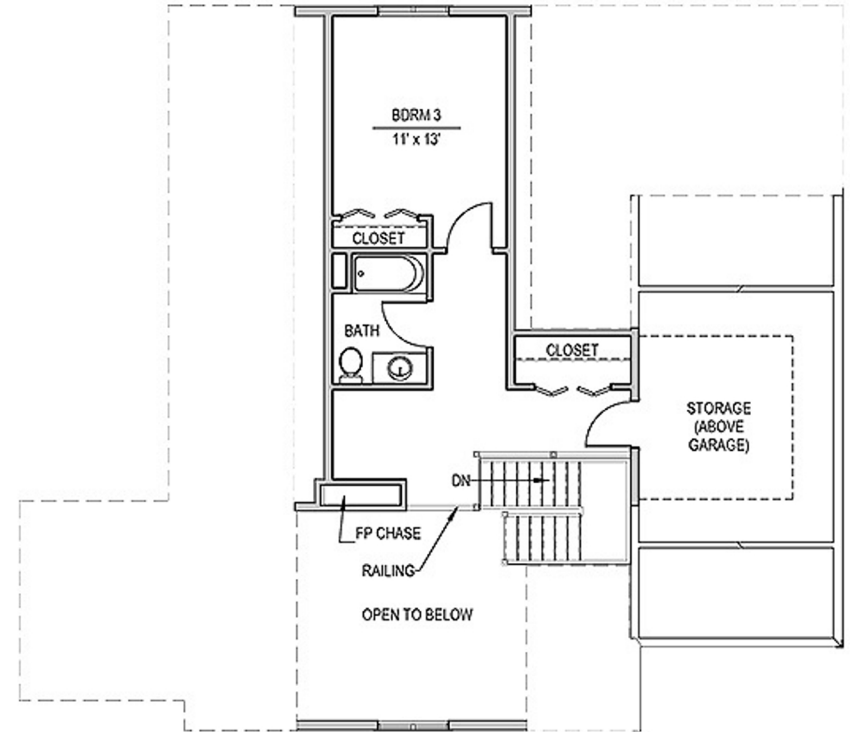

1ST FLOOR:
1,532 SF +/-

GARAGE/MECH:
422 SF +/-

2ND FLOOR:
457 SF +/-
(NOT INCLUDING STORAGE)